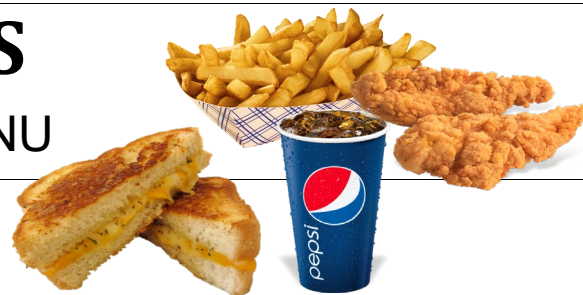

LEX LANES

SNACK BAR MENU

SANDWICHES

Hamburger	\$	5.00
Cheeseburger	\$	5.50
Big Lex Burger (Double Cheeseburger)	\$	7.50
Homemade Pulled Pork Sandwich	\$	5.00
Shredded Chicken	\$	4.75
Chicken Tender Sandwich	\$	5.00
Grilled Cheese	\$	4.25
Hot Dog	\$	3.50
Chicken Tenders	\$	7.00
Chicken Wings (w/Bone) - 12 pc	\$	16.00
Chicken Wings (w/Bone) - 6 pc	\$	9.00
Popcorn Chicken	\$	5.50
Popcorn Chicken Supreme	\$	6.75
Shrimp Basket (Shrimp & Fries)	\$	9.00
Shrimp Only	\$	7.00
Pizza Slice	\$	2.75

SIDES / APPETIZERS

French Fries	\$	3.00
Cheesy Fries	\$	3.75
Bacon Cheesy Fries	\$	4.50
Double French Fries	\$	5.50
Double Cheesy Fries	\$	6.25
Double Bacon Cheesy Fries	\$	7.00
Onion Rings	\$	4.00
Mushrooms	\$	4.00
Macaroni & Cheese Bites	\$	5.00
Mozzarella Cheese Sticks	\$	5.50
Deep Fried Pickles	\$	4.00
Mini Corn Dogs	\$	5.00
Soft Pretzel	\$	4.00
Soft Pretzel w/Cinnamon Sugar	\$	4.00

BEER BUCKETS

\$14 Beer Bucket Regular (Any Five Regular 12 oz. Beers)
\$18 Beer Bucket Specialty (Any Five Specialty 12 oz. Beers)

DRINKS

Fountain Pop - Pepsi Products

*Pepsi * Diet Pepsi * Dr Pepper * Mountain Dew
RootBeer * Starry * Pink Lemonade*